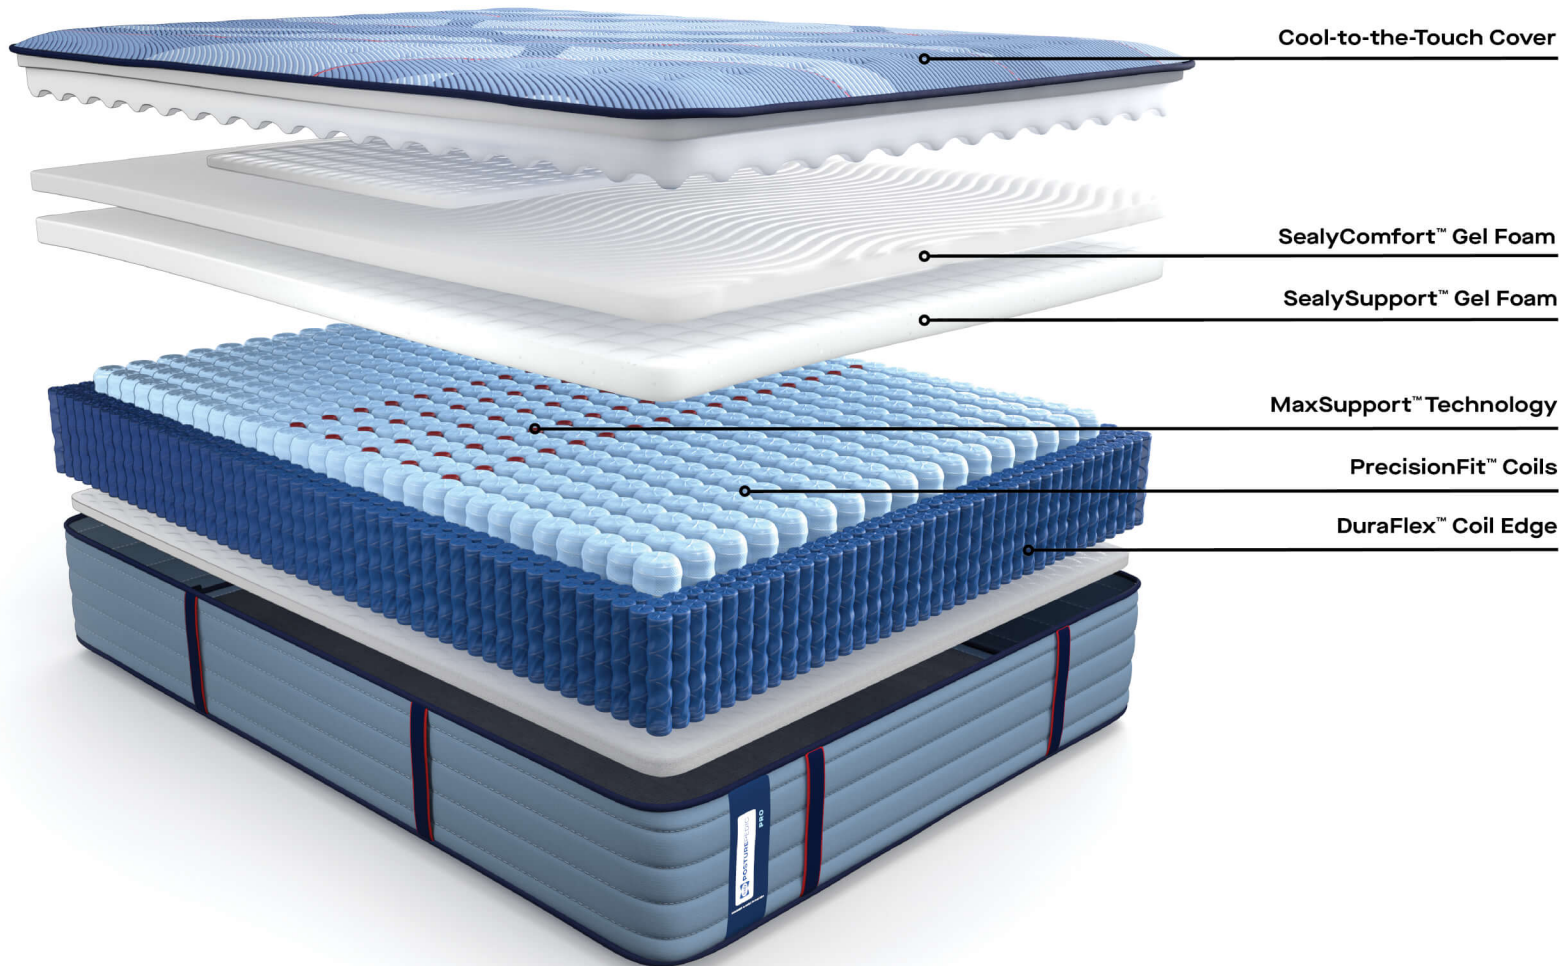

# MEDIUM

TIGHT TOP | 14" PROFILE

### COVER

Surface-Guard Technology™  
+ MoistureProtect™

### COOLING

Cool-to-the-Touch Cover