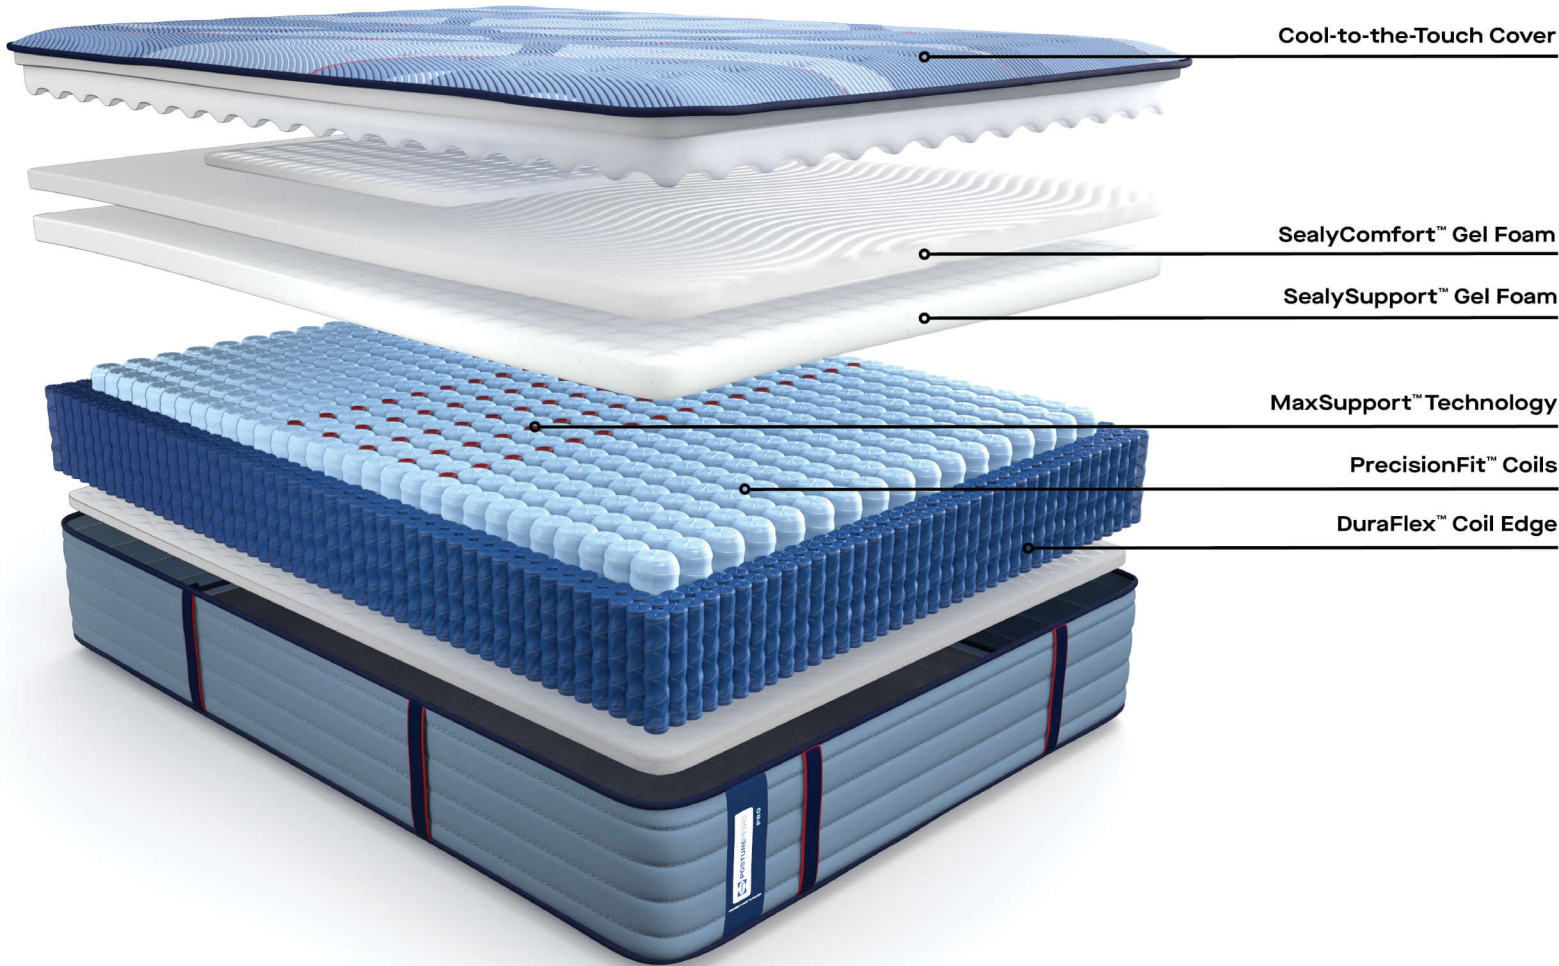

FIRM

TIGHT TOP | 14" PROFILE

PRO DUPONT II

Cool-to-the-Touch Cover

SealyComfort™ Gel Foam

SealySupport™ Gel Foam

MaxSupport™ Technology

PrecisionFit™ Coils

DuraFlex™ Coil Edge

COVER

Surface-Guard Technology™
+ MoistureProtect™

COOLING

Cool-to-the-Touch Cover

CENTER SUPPORT

PrecisionFit™ Coils +
MaxSupport™ Technology

EDGE

DuraFlex™ Coil Edge

SCAN HERE

SHOP ASSIST

- ✓ IN-DEPTH PRODUCT INFO
- ✓ RATINGS AND REVIEWS
- ✓ MODEL COMPARISON

FIRM

TIGHT TOP | 14" PROFILE

PRO DUPONT II

	Mattress Only	Mattress & Flat Foundation	Mattress & Ease®	Mattress & TEMPUR-ERGO®	Mattress & TEMPUR-ERGO® Smart Base	Mattress & TEMPUR-ERGO® ProSmart® Base
TWIN	\$1,199	\$1,374	\$2,098	--	--	--
TWIN XL	\$1,219	\$1,394	\$2,118	\$2,718	\$3,118	\$3,718
FULL	\$1,249	\$1,499	\$2,248	\$2,848	\$3,248	--
QUEEN	\$1,299	\$1,549	\$2,298	\$2,898	\$3,298	\$3,898
KING/CA KING 1 MATTRESS + 1 BASE	\$1,749	--	\$3,248	\$4,048	\$4,448	\$5,048
KING/CA KING 1 MATTRESS + 2 BASES	\$1,749	\$2,099	\$3,547	\$4,747	\$5,547	\$6,747
DUAL SPLIT KING/CA KING 2 MATTRESSES + 2 BASES	\$2,438	\$2,788	\$4,236	\$5,436	\$6,236	\$7,436