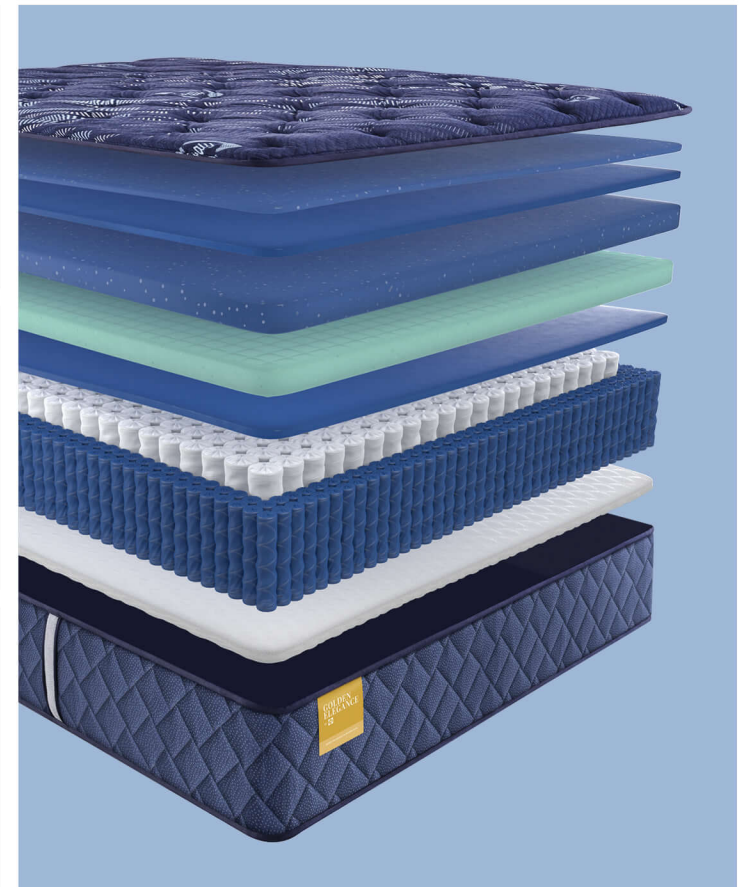

GOLDEN ELEGANCE

Remmington

14.5"

PROFILE

Ultra Firm

FEEL

10-Year

WARRANTY

COMFORT

SealyComfort™ Gel Foam

SealyComfort™ Foam

SealyComfort™ Gel Memory Foam

Knit Cover with MoistureProtect™

Surface-Guard Technology™

SUPPORT

SealySupport™ Gel Foam

SealyStability™ Plus Coil

DuraFlex™ Coil Edge System

QUALITY

Designed and Assembled in America

CertiPUR-US® Certified

10-Year Limited Warranty

SCAN HERE

SHOP ASSIST

BY SEALY®

- ✓ IN-DEPTH PRODUCT INFO
- ✓ RATINGS AND REVIEWS
- ✓ MODEL COMPARISON