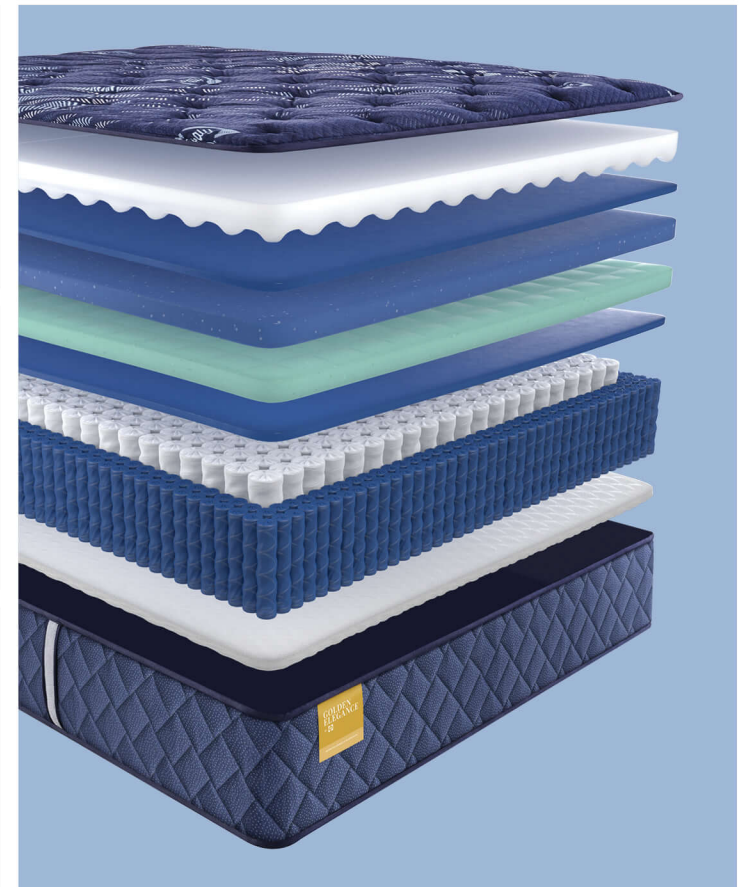

GOLDEN ELEGANCE

Remmington

14.5"

PROFILE

Soft

FEEL

10-Year

WARRANTY

COMFORT

SealyComfort™
Gel Memory Foam

SealyComfort™
Gel Foam

SealyComfort™
Air Foam

Knit Cover with
MoistureProtect™

Surface-Guard
Technology™

SUPPORT

SealySupport™
Gel Foam

SealyStability™
Plus Coil

DuraFlex™ Coil
Edge System

QUALITY

Designed and
Assembled in
America

CertiPUR-US®
Certified

10-Year Limited
Warranty

SCAN HERE

SHOP ASSIST

BY SEALY®

- ✓ IN-DEPTH PRODUCT INFO
- ✓ RATINGS AND REVIEWS
- ✓ MODEL COMPARISON