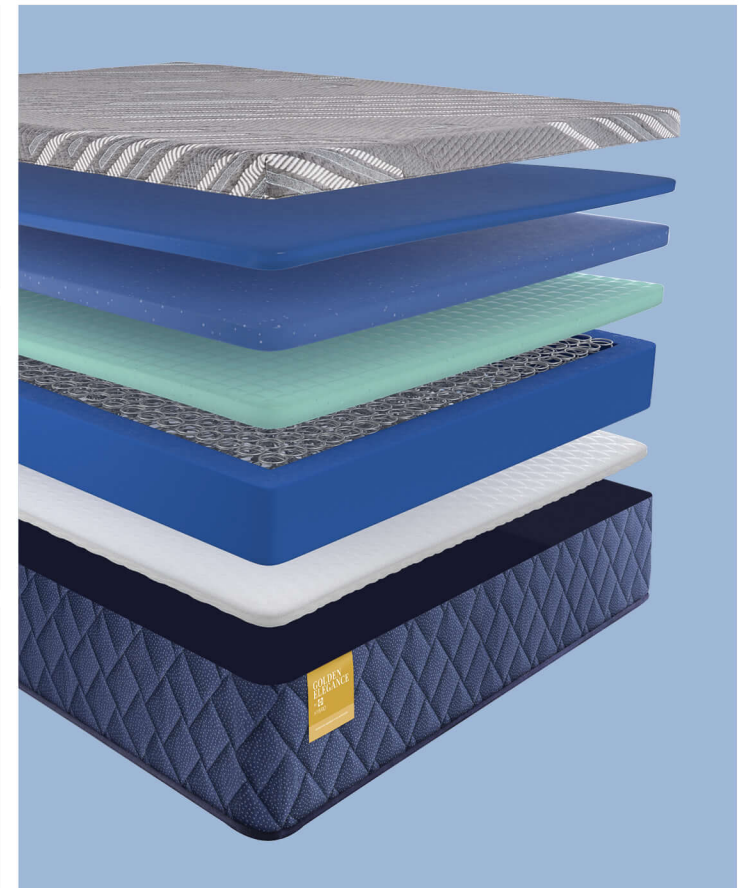

GOLDEN ELEGANCE

Bridgerton

12"

PROFILE

Medium

FEEL

COMFORT

SealyComfort™
Gel Foam

SealyComfort™
Gel Memory Foam

Stretch-Knit
Cover with
MoistureProtect™

Surface-Guard
Technology™

SUPPORT

SealySupport™
Gel Foam

Response
Open Coil

SolidEdge™
System

QUALITY

Designed and
Assembled in
America

CertiPUR-US®
Certified

SCAN HERE

SHOP ASSIST

BY SEALY™

- ✓ IN-DEPTH PRODUCT INFO
- ✓ RATINGS AND REVIEWS
- ✓ MODEL COMPARISON