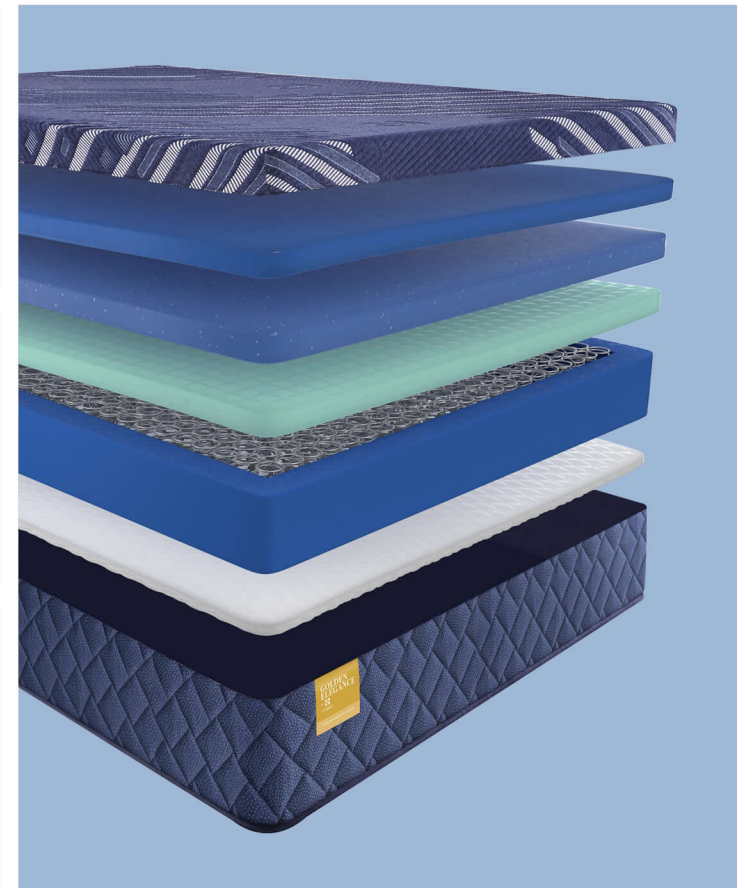

GOLDEN ELEGANCE

Remmington

14"

PROFILE

Soft

FEEL

COMFORT

SealyComfort™
Gel Foam

SealyComfort™
Gel Memory Foam

Stretch-Knit
Cover with
MoistureProtect™

Surface-Guard
Technology™

SUPPORT

SealySupport™
Gel Foam

Response
Open Coil

SolidEdge™
System

QUALITY

Designed and
Assembled in
America

CertiPUR-US®
Certified

SCAN HERE

SHOP ASSIST

BY SEALY®

- ✓ IN-DEPTH PRODUCT INFO
- ✓ RATINGS AND REVIEWS
- ✓ MODEL COMPARISON