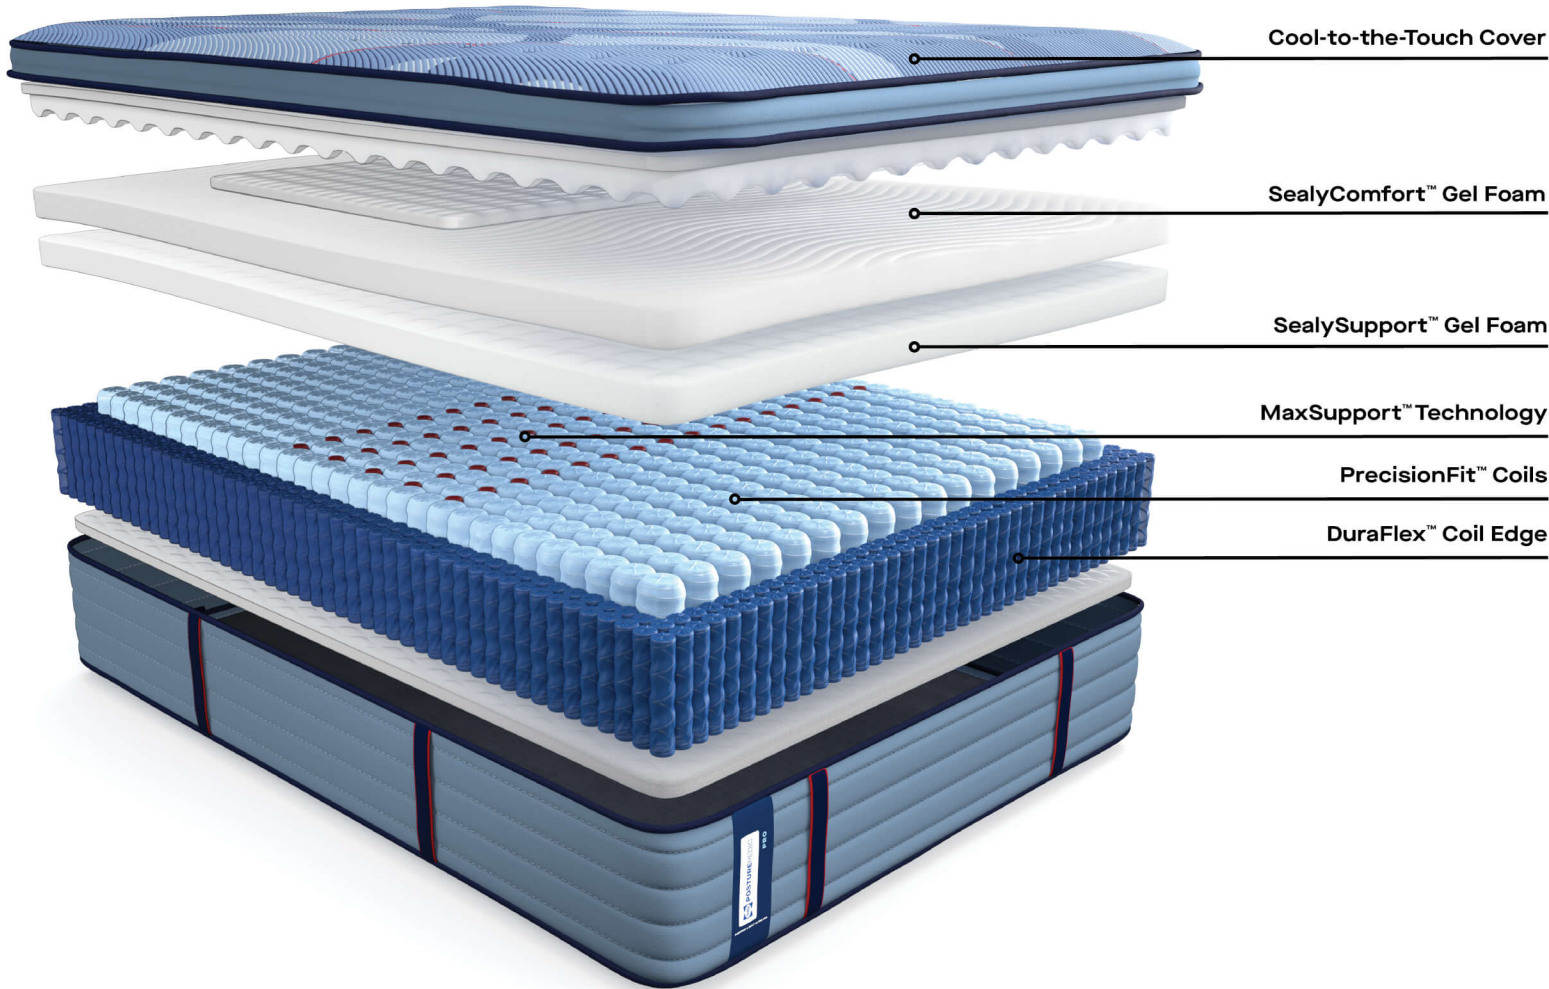

SOFT

EURO PILLOW TOP | 15" PROFILE

PRO DUPONT II

COVER

Surface-Guard Technology™
+ MoistureProtect™

COOLING

Cool-to-the-Touch Cover

CENTER SUPPORT

PrecisionFit™ Coils +
MaxSupport™ Technology

EDGE

DuraFlex™ Coil Edge

SCAN HERE

SHOP ASSIST

- ✓ IN-DEPTH PRODUCT INFO
- ✓ RATINGS AND REVIEWS
- ✓ MODEL COMPARISON

SOFT

EURO PILLOW TOP | 15" PROFILE

PRO DUPONT II

	Mattress Only	Mattress & Flat Foundation	Mattress & Ease®	Mattress & TEMPUR-ERGO®	Mattress & TEMPUR-ERGO® Smart Base	Mattress & TEMPUR-ERGO® ProSmart® Base
TWIN	\$1,399	\$1,574	\$2,298	--	--	--
TWIN XL	\$1,419	\$1,594	\$2,318	\$2,918	\$3,318	\$3,918
FULL	\$1,449	\$1,699	\$2,448	\$3,048	\$3,448	--
QUEEN	\$1,499	\$1,749	\$2,498	\$3,098	\$3,498	\$4,098
KING/CA KING 1 MATTRESS + 1 BASE	\$1,949	--	\$3,448	\$4,248	\$4,648	\$5,248
KING/CA KING 1 MATTRESS + 2 BASES	\$1,949	\$2,299	\$3,747	\$4,947	\$5,747	\$6,947
DUAL SPLIT KING/CA KING 2 MATTRESSES + 2 BASES	\$2,838	\$3,188	\$4,636	\$5,836	\$6,636	\$7,836