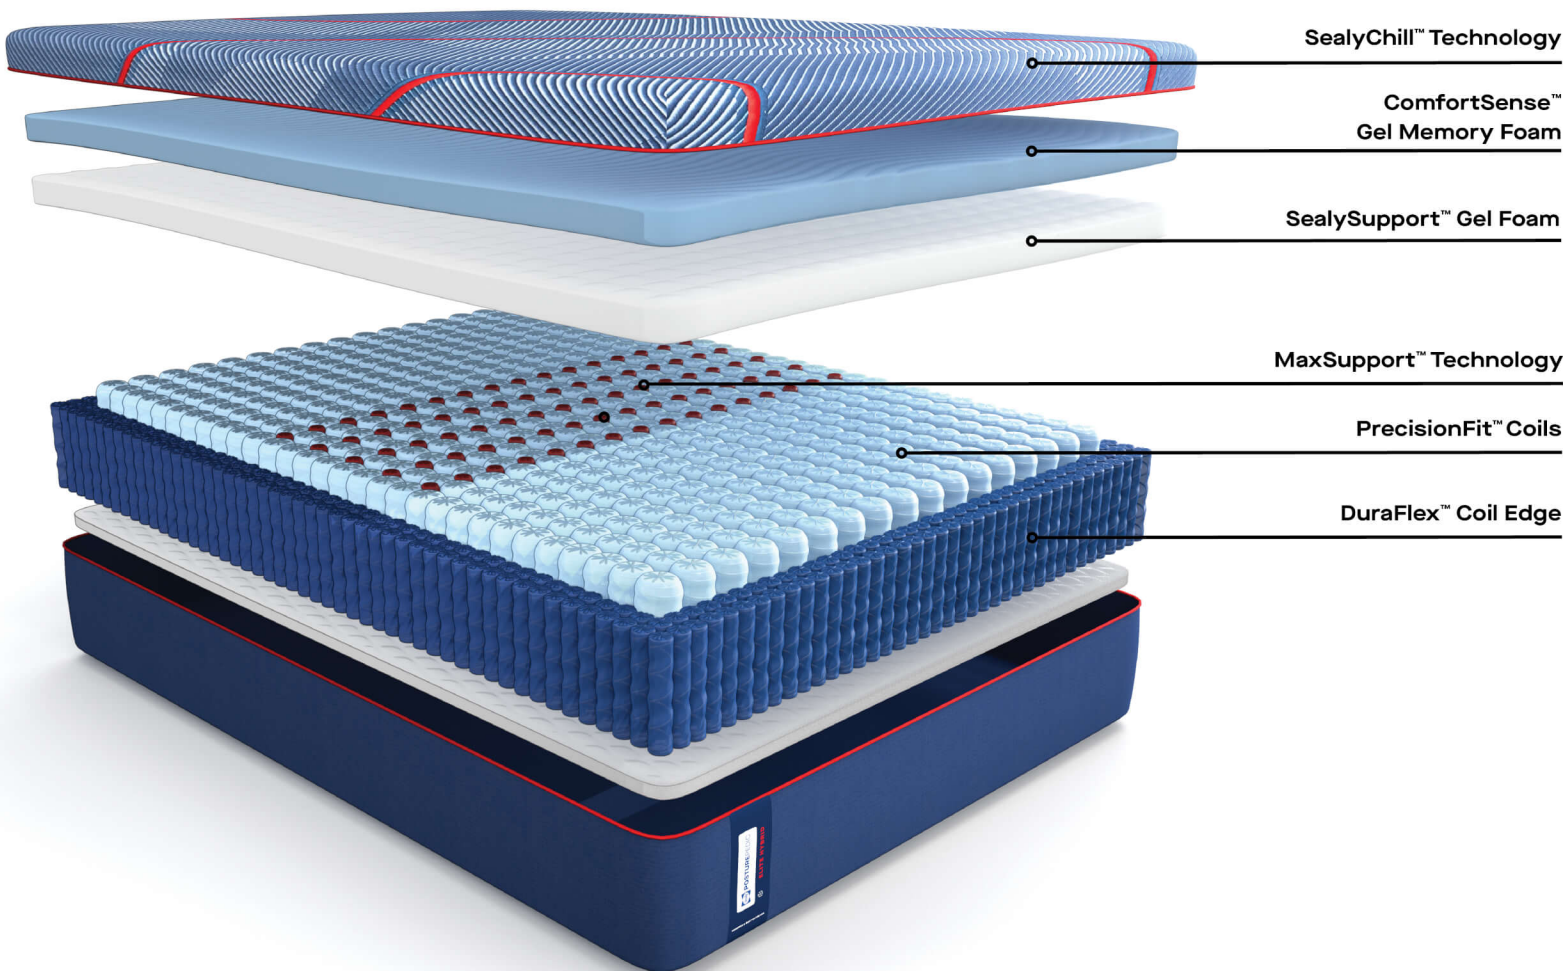

MEDIUM

HYBRID | 13" PROFILE

ELITE
ALBANY II

SealyChill™ Technology

ComfortSense™
Gel Memory Foam

SealySupport™ Gel Foam

MaxSupport™ Technology

PrecisionFit™ Coils

DuraFlex™ Coil Edge

COVER

Surface-Guard Technology™
+ MoistureProtect™

COOLING

SealyChill™ Technology

CENTER SUPPORT

PrecisionFit™ Coils +
MaxSupport™ Technology

EDGE

DuraFlex™ Coil Edge

SCAN HERE

SHOP ASSIST

- ✓ IN-DEPTH PRODUCT INFO
- ✓ RATINGS AND REVIEWS
- ✓ MODEL COMPARISON

MEDIUM

HYBRID | 13" PROFILE

ELITE ALBANY II

	Mattress Only	Mattress & Flat Foundation	Mattress & Ease®	Mattress & TEMPUR-ERGO®	Mattress & TEMPUR-ERGO® Smart Base	Mattress & TEMPUR-ERGO® ProSmart® Base
TWIN XL	\$1,819	\$1,994	\$2,718	\$3,318	\$3,718	\$4,318
FULL	\$1,849	\$2,099	\$2,848	\$3,448	\$3,848	--
QUEEN	\$1,899	\$2,149	\$2,898	\$3,498	\$3,898	\$4,498
KING/CA KING 1 MATTRESS + 1 BASE	\$2,399	--	\$3,898	\$4,698	\$5,098	\$5,698
KING/CA KING 1 MATTRESS + 2 BASES	\$2,399	\$2,749	\$4,197	\$5,397	\$6,197	\$7,397
DUAL SPLIT KING/CA KING 2 MATTRESSES + 2 BASES	\$3,638	\$3,988	\$5,436	\$6,636	\$7,436	\$8,636