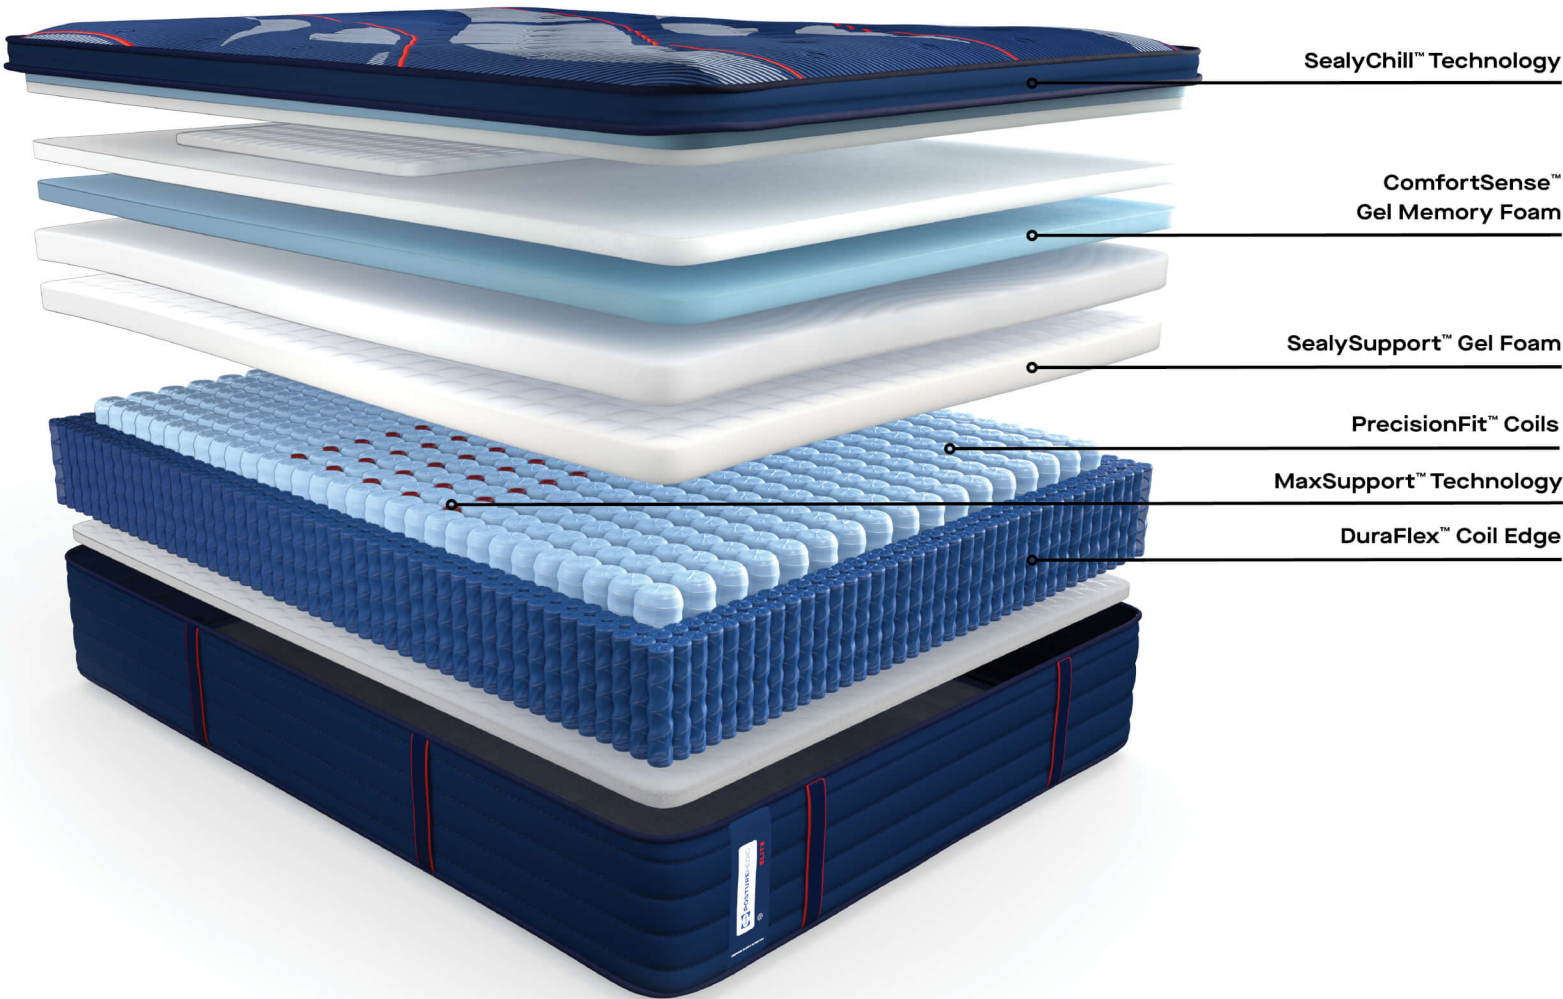

FIRM

EURO PILLOW TOP | 16" PROFILE

ELITE BRENHAM II

COVER

Surface-Guard Technology™ + MoistureProtect™

COOLING

SealyChill™ Technology

CENTER SUPPORT

PrecisionFit™ Coils + MaxSupport™ Technology

EDGE

DuraFlex™ Coil Edge

SCAN HERE

SHOP ASSIST

- ✓ IN-DEPTH PRODUCT INFO
- ✓ RATINGS AND REVIEWS
- ✓ MODEL COMPARISON

FIRM

EURO PILLOW TOP | 16" PROFILE

ELITE BREHAM II

	Mattress Only	Mattress & Flat Foundation	Mattress & Ease®	Mattress & TEMPUR-ERGO®	Mattress & TEMPUR-ERGO® Smart Base	Mattress & TEMPUR-ERGO® ProSmart® Base
TWIN XL	\$2,119	\$2,294	\$3,018	\$3,618	\$4,018	\$4,618
FULL	\$2,149	\$2,399	\$3,148	\$3,748	\$4,148	--
QUEEN	\$2,199	\$2,449	\$3,198	\$3,798	\$4,198	\$4,798
KING/CA KING 1 MATTRESS + 1 BASE	\$2,699	--	\$4,198	\$4,998	\$5,398	\$5,998
KING/CA KING 1 MATTRESS + 2 BASES	\$2,699	\$3,049	\$4,497	\$5,697	\$6,497	\$7,697
DUAL SPLIT KING/CA KING 2 MATTRESSES + 2 BASES	\$4,238	\$4,588	\$6,036	\$7,236	\$8,036	\$9,236