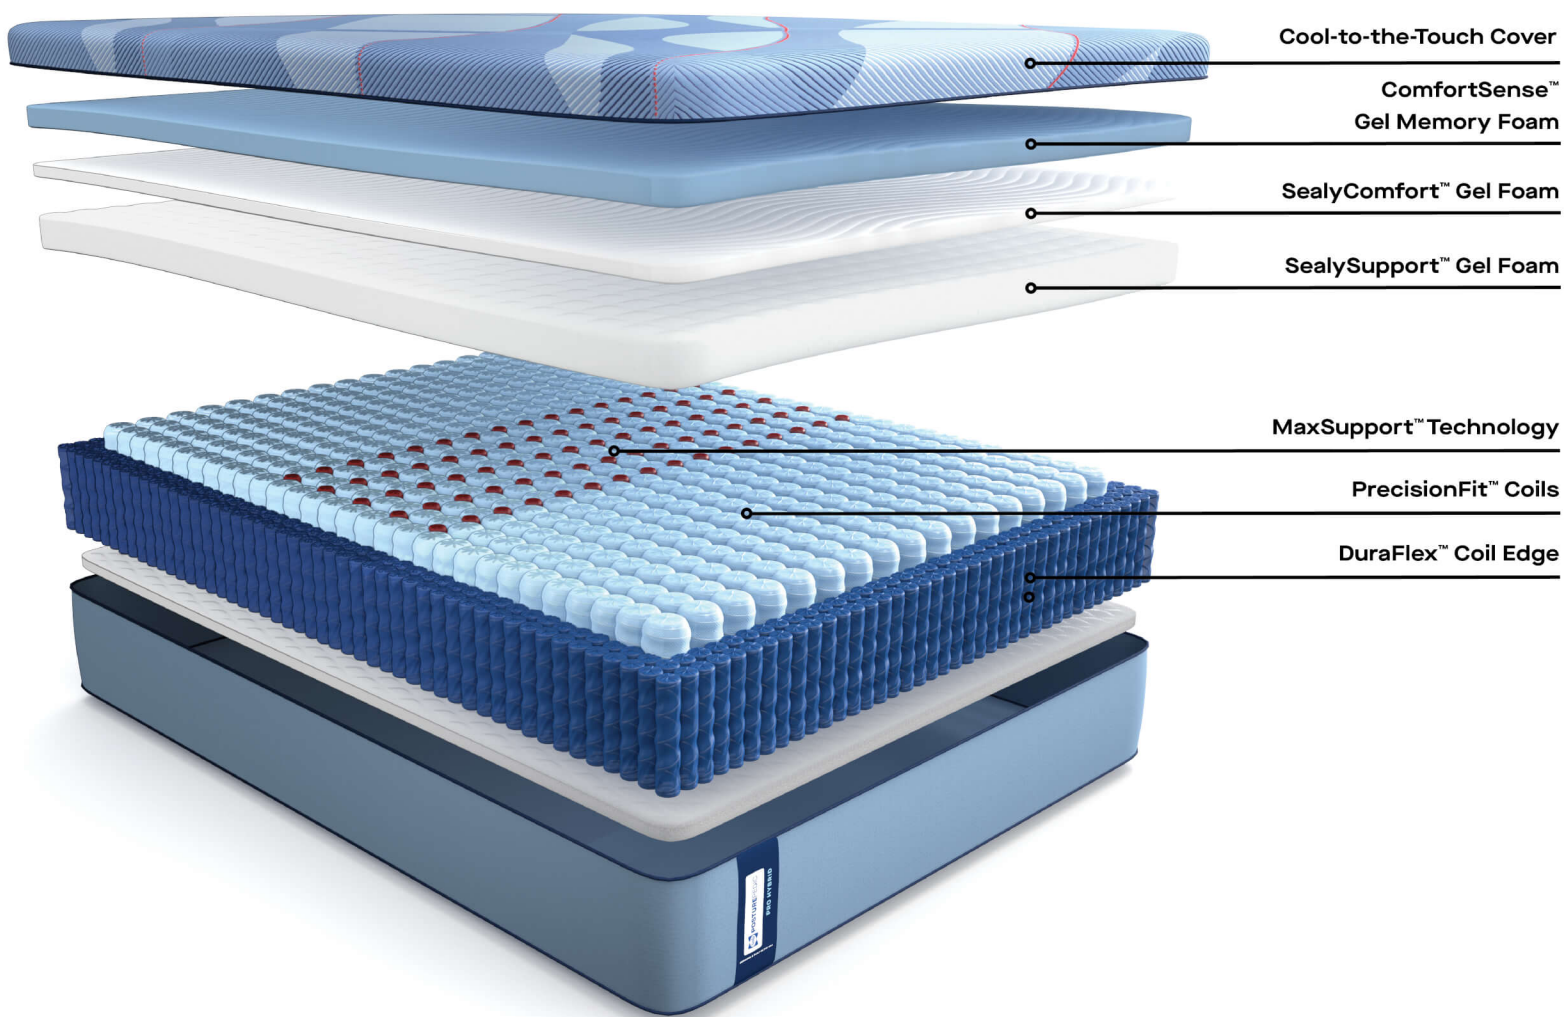

# MEDIUM

HYBRID | 13" PROFILE

### COVER

Surface-Guard Technology™  
+ MoistureProtect™

### COOLING

Cool-to-the-Touch Cover