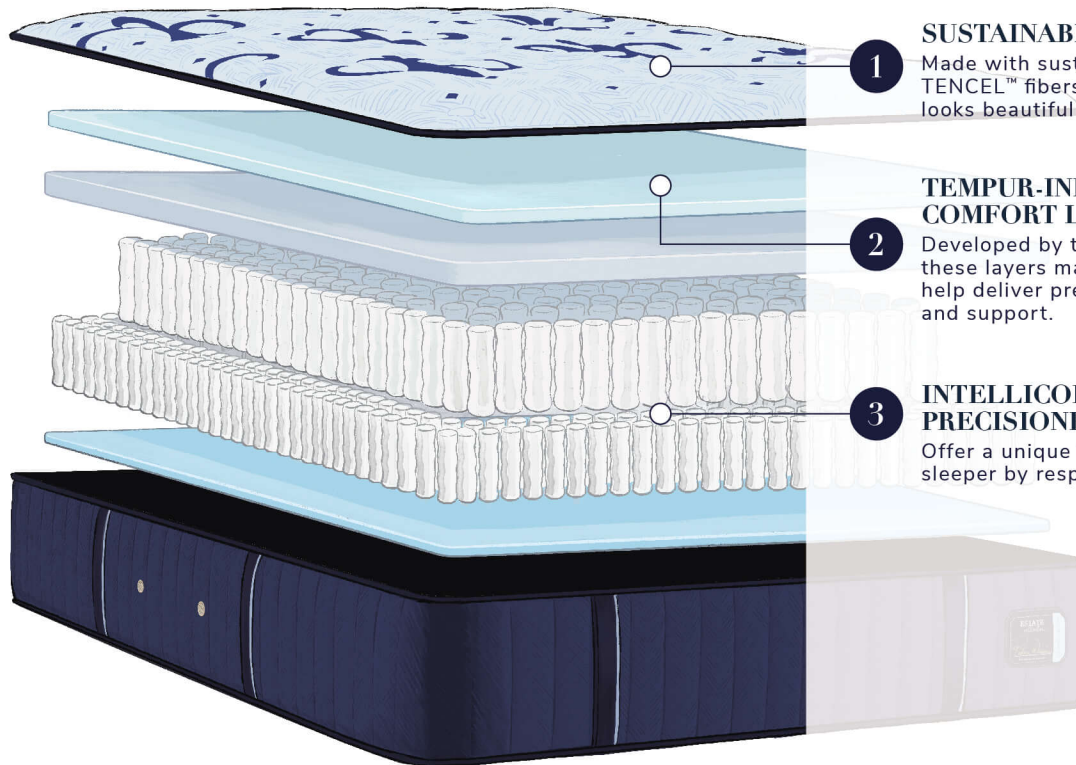

ESTATE

COLLECTION

The Stearns & Foster® Estate Collection takes comfort to the next level, featuring our TEMPUR-Indulge™ Memory Foam for enhanced pressure relief and our exclusive IntelliCoil® innersprings for added support—all night long.

CONSTRUCTION TIGHT TOP

FEEL FIRM

HANDMADE BY CERTIFIED MASTER CRAFTSMEN

1

SUSTAINABLY-SOURCED COVER MADE WITH TENCEL™

Made with sustainably-sourced, moisture-wicking TENCEL™ fibers, this exceptionally soft and silky cover looks beautiful and feels even better.

2

TEMPUR-INDULGE™ MEMORY FOAM COMFORT LAYERS

Developed by the sleep experts at Tempur-Pedic®, these layers match the curves of your body to help deliver pressure relief and all-night comfort and support.