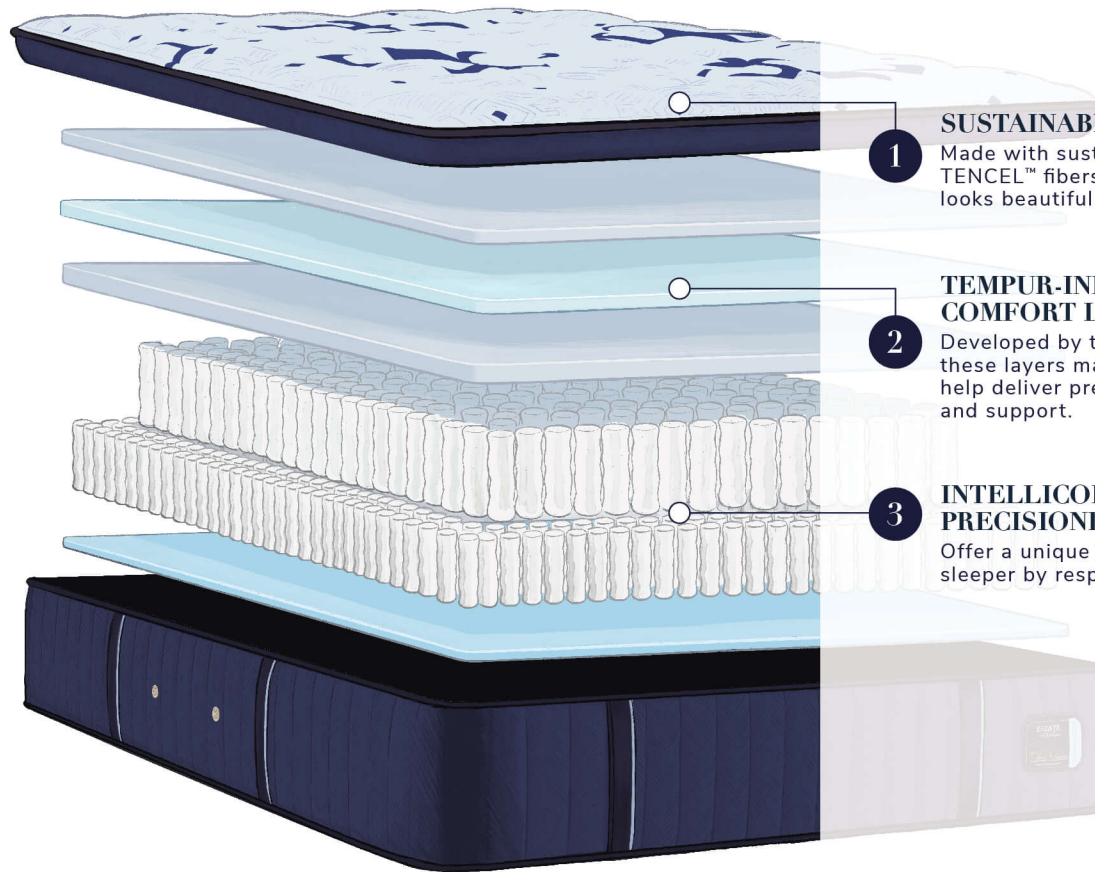

ESTATE

COLLECTION

The Stearns & Foster® Estate Collection takes comfort to the next level, featuring our TEMPUR-Indulge™ Memory Foam for enhanced pressure relief and our exclusive IntelliCoil® innersprings for added support—all night long.

CONSTRUCTION EURO PILLOW TOP

FEEL SOFT

HANDMADE BY CERTIFIED MASTER CRAFTSMEN

1

SUSTAINABLY-SOURCED COVER MADE WITH TENCEL™

Made with sustainably-sourced, moisture-wicking TENCEL™ fibers, this exceptionally soft and silky cover looks beautiful and feels even better.

2

TEMPUR-INDULGE™ MEMORY FOAM COMFORT LAYERS

Developed by the sleep experts at Tempur-Pedic®, these layers match the curves of your body to help deliver pressure relief and all-night comfort and support.

\$2,599

QUEEN ESTATE SOFT EURO PILLOW TOP

| | MATTRESS ONLY | MATTRESS & BOX SPRING | MATTRESS & EASE® | MATTRESS & TEMPUR-ERGO® | MATTRESS & TEMPUR-ERGO® SMART BASE | MATTRESS & TEMPUR-ERGO® PROSMART® BASE |
|--|---------------|-----------------------|------------------|-------------------------|------------------------------------|--|
| TWIN XL | \$2,499 | \$2,739 | \$3,398 | \$3,998 | \$4,398 | \$4,998 |
| FULL | \$2,549 | \$2,864 | \$3,548 | \$4,148 | \$4,548 | -- |
| QUEEN | \$2,599 | \$2,914 | \$3,598 | \$4,198 | \$4,598 | \$5,198 |
| KING/CA KING 1 MATTRESS + 1 BASE | \$3,199 | -- | \$4,698 | \$5,498 | \$5,898 | \$6,498 |
| KING/CA KING 1 MATTRESS + 2 BASES | \$3,199 | \$3,679 | \$4,997 | \$6,197 | \$6,997 | \$8,197 |
| DUAL SPLIT KING/CA KING 2 MATTRESSES + 2 BASES | \$4,998 | \$5,478 | \$6,796 | \$7,996 | \$8,796 | \$9,996 |