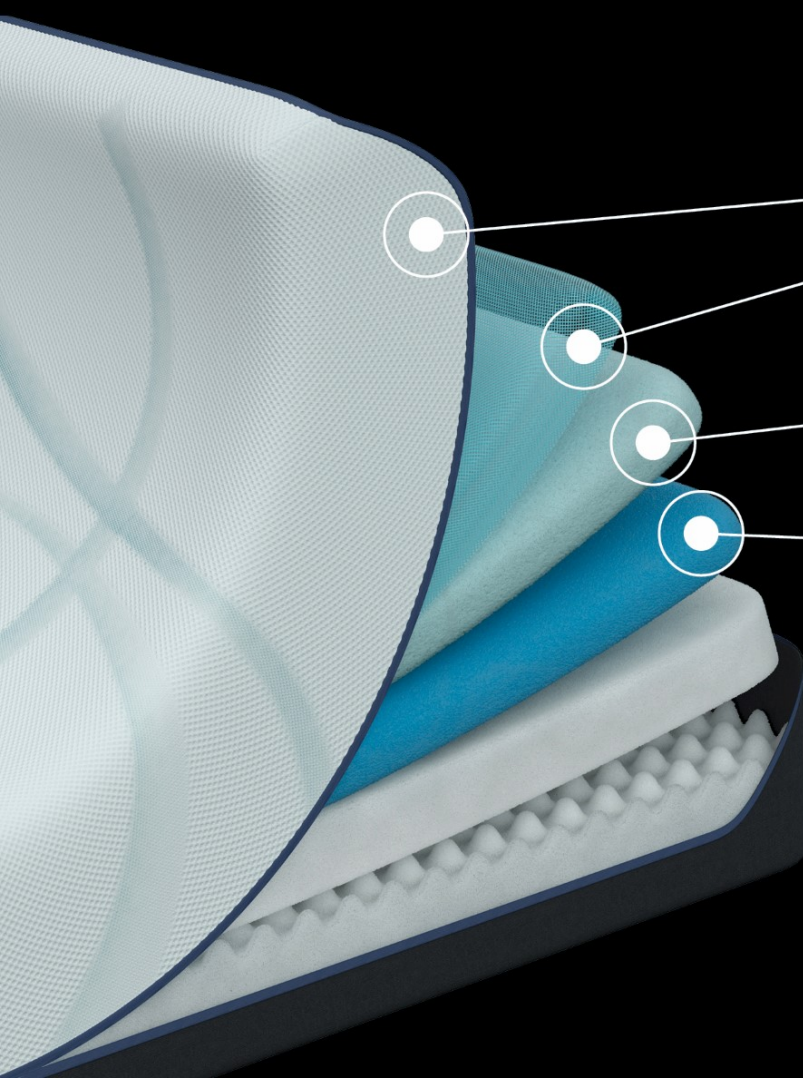

POINT YOUR
CAMERA HERE

LUXEADAPT

SOFT

Queen
Mattress Only **\$3,999**

The ultimate TEMPUR®
experience for total relaxation

SMARTCLIMATE® DUAL COVER SYSTEM

Next-generation technology featuring a zip-off, cool-to-touch outer layer and super-stretch inner panel for convenience and comfort

TEMPUR-ES® COMFORT LAYER — 9CM

Softer feel works in combination with other materials to support and relax

TEMPUR-APR+® SUPPORT LAYER — 3CM

Gives ultra-conforming comfort for total relaxation.

13" PROFILE

LUXEADAPT

SOFT

\$3,999

Queen Mattress Only

	Mattress Only	Mattress & Flat Foundation	Mattress & Ease™	Mattress & Ergo®	Mattress & Ergo Extend™
Twin	—	—	—	—	—
Twin Long	\$3,499	\$3,699	\$4,248	\$4,898	\$5,498
Double	—	—	—	—	—
Queen	\$3,999	\$4,299	\$4,848	\$5,498	\$6,198
King/CA King <i>Horizontal Split Base</i>	\$4,699	\$5,099	\$6,048	\$6,898	\$7,998
King/CA King <i>Vertical Split Base</i>	\$4,699	\$5,099	\$6,197	\$7,497	\$8,697
Dual Split King/CA King <i>4 Piece</i>	\$6,998	\$7,398	\$8,496	\$9,796	\$10,996